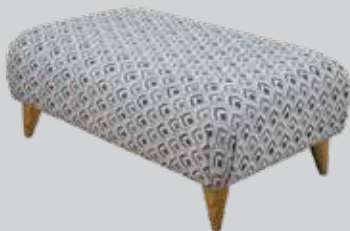

Cover 1: Rayleigh Midnight

Brown Wood Feet

Style Footstool

Large Footstool
 H: 40cm W: 103cm D: 63cm
 Weight: 15kg

Foot Options

Oak

Mid Oak

Brown

Small Footstool
 H: 40cm W: 63cm D: 63cm
 Weight: 11.5kg

Dimensions: Height x Width x Depth

Please note: All dimensions are approximate. Allow tolerance of +/- 2.5cm.

Colours represented are to be used as a guide only. Please refer to manufacturers swatch for a more accurate colour match.