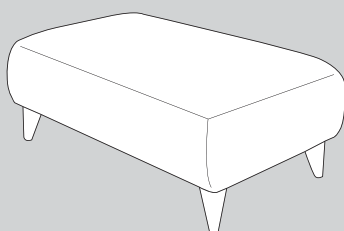

Cover 1: Rayleigh Midnight

Brown Wood Feet

Style Footstool

Large Footstool
 H: 40cm W: 103cm D: 63cm
 Weight: 15kg

Foot Options

Oak

Mid Oak

Brown

Small Footstool
 H: 40cm W: 63cm D: 63cm
 Weight: 11.5kg

Dimensions: Height x Width x Depth

Please note: All dimensions are approximate. Allow tolerance of +/- 2.5cm.

Colours represented are to be used as a guide only. Please refer to manufacturers swatch for a more accurate colour match.